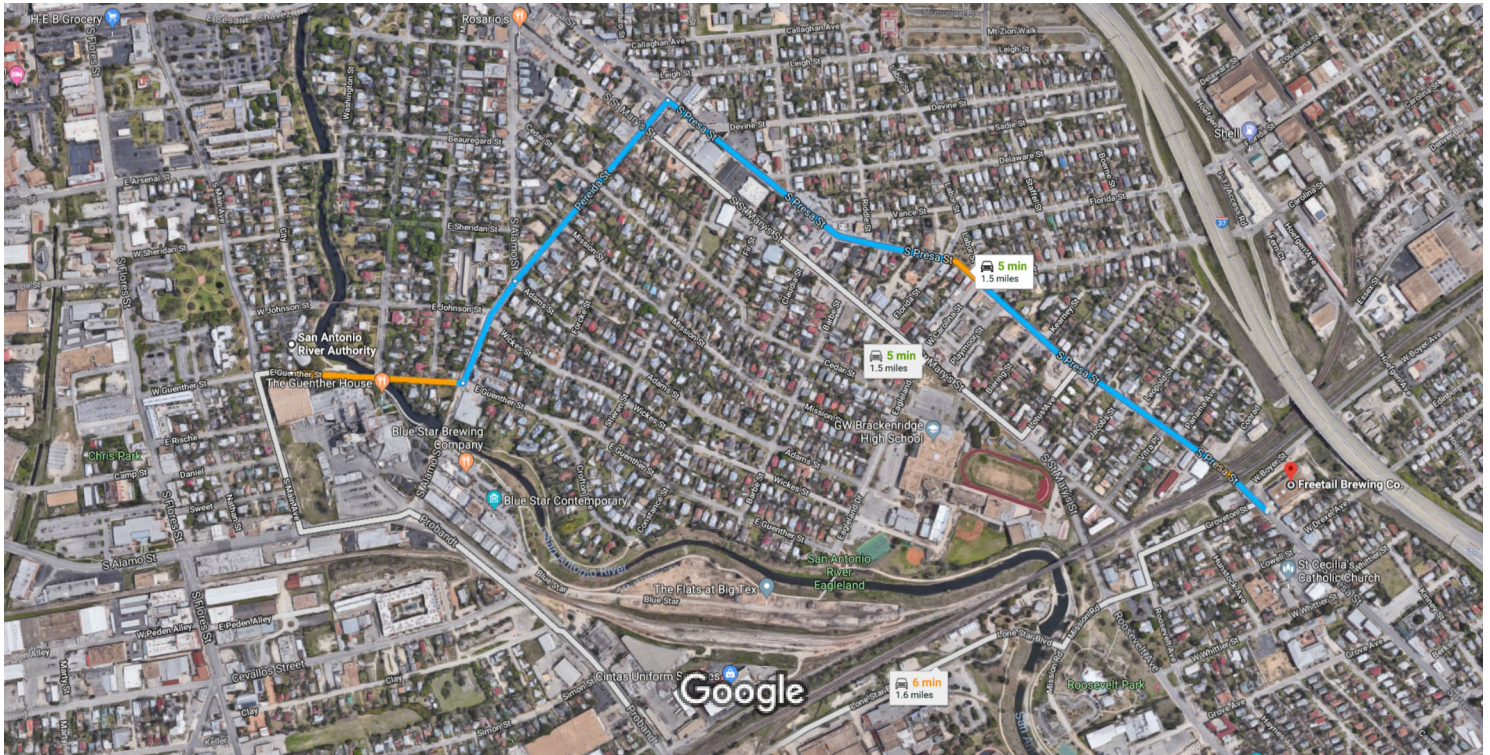

San Antonio River Authority to Fretail Brewing Co.

Drive 1.5 miles, 5 min

Imagery ©2018 Google, Map data ©2018 Google 500 ft

San Antonio River Authority

100 E Guenther St, San Antonio, TX 78204

- ↑ 1. Head southeast on E Guenther St toward King William St
_____ 0.2 mi
 - ↶ 2. Turn left onto S Alamo St
_____ 0.1 mi
 - ↑ 3. Continue straight onto Pereida St
_____ 0.3 mi
 - ↷ 4. Turn right onto S Presa St
_____ 0.9 mi
- i** Destination will be on the left

Fretail Brewing Co.

2000 S Presa St, San Antonio, TX 78210

These directions are for planning purposes only. You may find that construction projects, traffic, weather, or other events may cause conditions to differ from the map results, and you should plan your route accordingly. You must obey all signs or notices regarding your route.